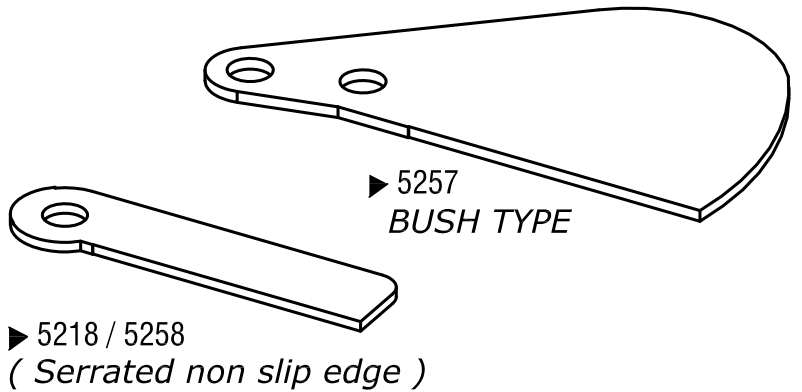

SHUTTER CUTTER PIN TYPE & BUSH TYPE

SPLICE CUTTER

SPLICE CUTTER

SPLICE CUTTER

TENSION CUTTER PIN TYPE

TENSION CUTTER

CIRCULAR FEDER CUTTER

MATERIAL CODE :- ▶ ZIRCONIA CERAMIC