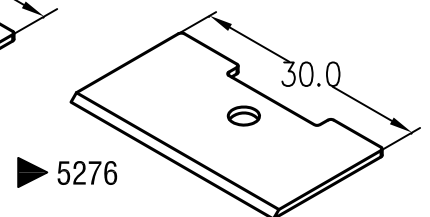

SHUTTER CUTTER PIN TYPE & BUSH TYPE

SPLICE CUTTER

SPLICE CUTTER

SPLICE CUTTER

TENSION CUTTER PIN TYPE

TENSION CUTTER

CIRCULAR FEDER CUTTER

MATERIAL CODE :- ▶ ZIRCONIA CERAMIC