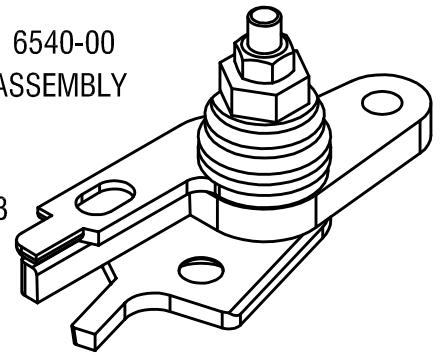

6540 - VEN DE WEILE

● 6541
12240277

● 6542
12240445

● 6544

6540-00
ASSEMBLY

6543

6550 - (SELVEDGE)

● 6551

● 6552S
SERRATED EDGE

6560 - (SELVEDGE)

● 6561R
4.10.00893

○ (6561L)
4.10.00894

● 6562R
5.10.00417

○ (6562L)
5.10.00416

6560-OR
(6560-OL)
ASSEMBLY

6580 - SELVEDE RH & LH

● 6581R

● (6581L)

● 6582R

● (6582L)

3580 - PLUSH C401 (WEFT & SELVEDGE)

● 3582

● 3581
905539

● 3583
614180

6590 - (ROTARY)

● 6591

RKT050010009N

RK 50X10X0.5X20*

MATERIAL CODE : ● SOLID CARBIDE , ○ HSS , ◐ BRAZED CARBIDE , ⊙ TIN COATED