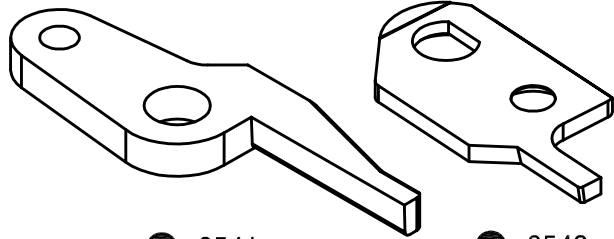

6540 - VEN DE WEILE

● 6541
12240277

● 6542
12240445

● 6544

6540-00
ASSEMBLY

6543

6550 - (SELVEDGE)

● 6551

● 6552S
SERRATED EDGE

6560 - (SELVEDGE)

● 6561R
4.10.00893

○ (6561L)
4.10.00894

● 6562R
5.10.00417

○ (6562L)
5.10.00416

6560-OR
(6560-OL)
ASSEMBLY

6580 - SELVEDE RH & LH

● 6581R

● (6581L)

● 6582R

● (6582L)

3580 - PLUSH C401 (WEFT & SELVEDGE)

● 3582

● 3581
905539

● 3583
614180

6590 - (ROTARY)

● 6591

RKT050010009N

RK 50X10X0.5X20*

MATERIAL CODE : ● SOLID CARBIDE , ○ HSS , ◐ BRAZED CARBIDE , ⊙ TIN COATED