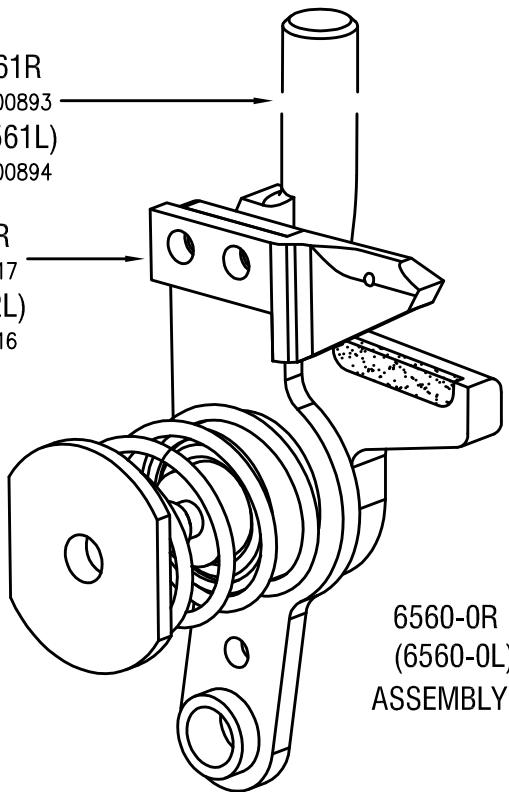

6540 - VEN DE WEILE

● 6541
12240277

● 6542
12240445

● 6544

6540-00
ASSEMBLY

6543

6550 - (SELVEDGE)

● 6551

● 6552S
SERRATED EDGE

6560 - (SELVEDGE)

● 6561R
4.10.00893

○ (6561L)
4.10.00894

● 6562R
5.10.00417

○ (6562L)
5.10.00416

6560-OR
(6560-OL)
ASSEMBLY

6580 - SELVEDE RH & LH

● 6581R

● (6581L)

● 6582R

● (6582L)

3580 - PLUSH C401 (WEFT & SELVEDGE)

● 3582

● 3581
905539

● 3583
614180

6590 - (ROTARY)

● 6591

RKT050010009N

RK 50X10X0.5X20*

MATERIAL CODE : ● SOLID CARBIDE , ○ HSS , ◐ BRAZED CARBIDE , ⊙ TIN COATED