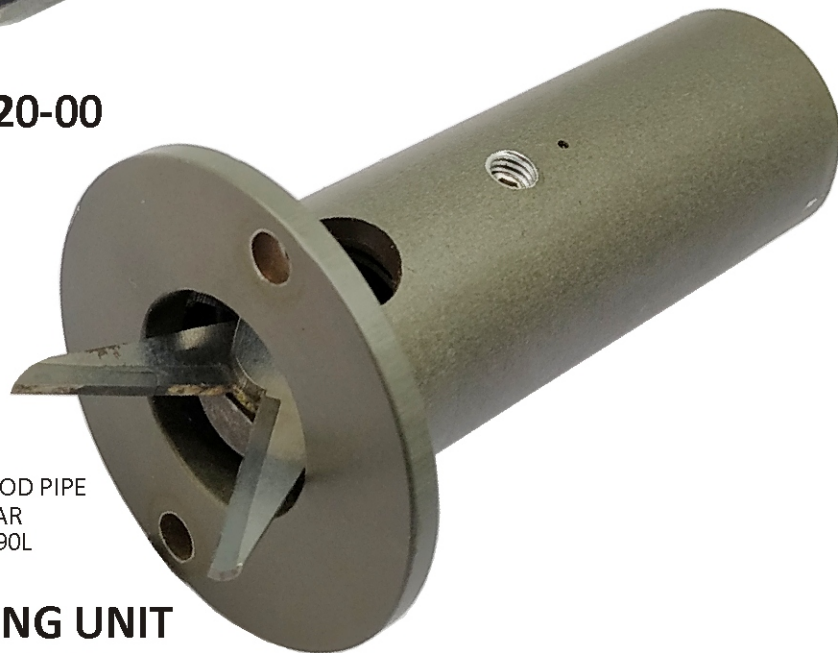

CX10-00

CX10-000

AIR INLET CONNECTION - 4mm OD PIPE
OPERATING PRESSURE - 4-6 BAR
OVERALL DIMENSION - 133X40X31L

**FOR - CAXC
YARN GATHERING + CUTTING +
SUCTION UNIT**

CX20-00

CX20-000

AIR INLET CONNECTION - 4mm OD PIPE
OPERATING PRESSURE - 4-6 BAR
OVERALL DIMENSION - D44X90L

**FOR - CAXB/TOW TYING UNIT
YARN GATHERING + CUTTING +
SUCTION UNIT**

7633R

7633L

FOR TOW TYING UNIT

7634